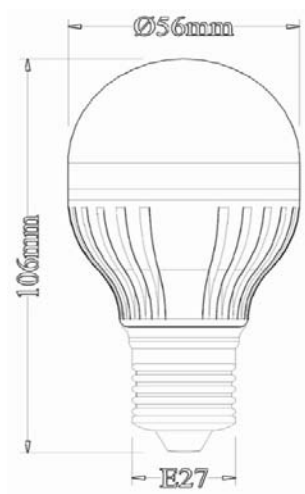

Extendum T8

Technical Drawing

©2012 U-Tron (Beijing) Electronics Co., LTD

All rights reserved

Specifications are subject to change without notice

15-Feb-12

data subject to change

www.u-tron.com